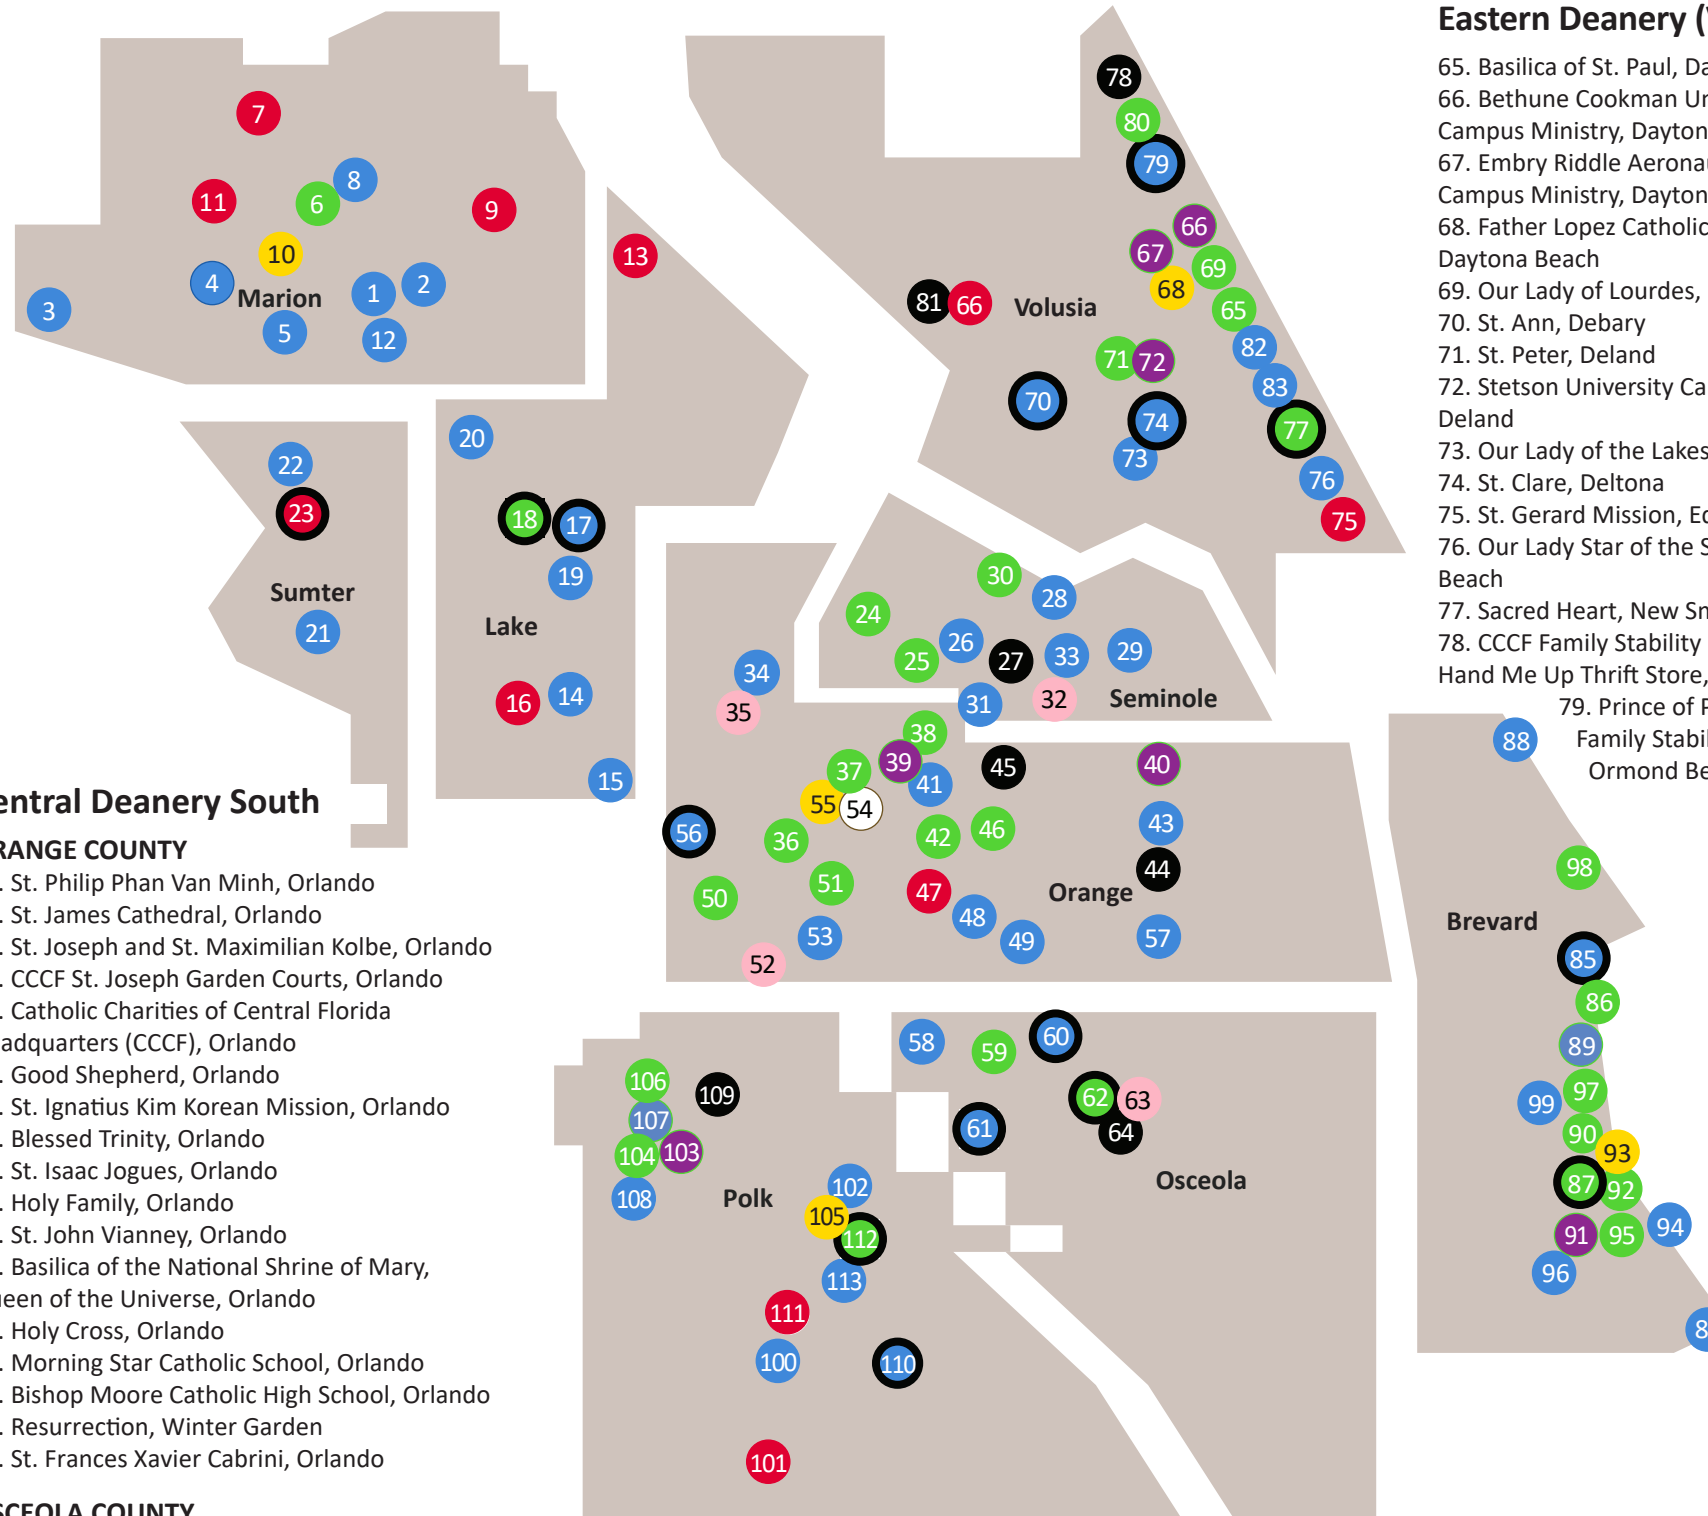

ORANGE COUNTY

34. St. Francis of Assisi, Apopka
35. Hope Community Center, Apopka
36. St. Andrew and CCCF Family Stability Program, Orlando
37. St. Charles Borromeo, Orlando
38. St. Margaret Mary, Winter Park
39. Rollins College Campus Ministry, Winter Park
40. University of Central Florida Campus Ministry, Oviedo

UPDATED: October 2021

Central Deanery South

ORANGE COUNTY

41. St. Philip Phan Van Minh, Orlando
42. St. James Cathedral, Orlando
43. St. Joseph and St. Maximilian Kolbe, Orlando
44. CCCF St. Joseph Garden Courts, Orlando
45. Catholic Charities of Central Florida Headquarters (CCCF), Orlando
46. Good Shepherd, Orlando
47. St. Ignatius Kim Korean Mission, Orlando
48. Blessed Trinity, Orlando
49. St. Isaac Jogues, Orlando
50. Holy Family, Orlando
51. St. John Vianney, Orlando
52. Basilica of the National Shrine of Mary, Queen of the Universe, Orlando
53. Holy Cross, Orlando
54. Morning Star Catholic School, Orlando
55. Bishop Moore Catholic High School, Orlando
56. Resurrection, Winter Garden
57. St. Frances Xavier Cabrini, Orlando

OSCEOLA COUNTY

58. Corpus Christi, Celebration
59. Holy Redeemer, Kissimmee
60. St. Catherine of Siena, Kissimmee
61. St. Rose of Lima, Kissimmee
62. St. Thomas Aquinas and CCCF St. Thomas Aquinas Medical Clinic, St. Cloud
63. Bishop Grady Villas, St. Cloud
64. CCCF St. Anthony Garden Courts, St. Cloud

Eastern Deanery (Volusia County)

65. Basilica of St. Paul, Daytona Beach
66. Bethune Cookman University Campus Ministry, Daytona Beach
67. Embry Riddle Aeronautical University Campus Ministry, Daytona Beach
68. Father Lopez Catholic High School, Daytona Beach
69. Our Lady of Lourdes, Daytona Beach
70. St. Ann, Debary
71. St. Peter, Deland
72. Stetson University Campus Ministry, Deland
73. Our Lady of the Lakes, Deltona
74. St. Clare, Deltona
75. St. Gerard Mission, Edgewater
76. Our Lady Star of the Sea, New Smyrna Beach
77. Sacred Heart, New Smyrna Beach
78. CCCF Family Stability Program at Hand Me Up Thrift Store, Ormond Beach
79. Prince of Peace and CCCF Family Stability Program, Ormond Beach

80. St. Brendan, Ormond Beach
81. CCCF Family Stability Program at Farmworks Association, Pierson
82. Epiphany, Port Orange
83. Our Lady of Hope, Port Orange

Southern Deanery (Brevard County)

84. St. Luke, Barefoot Bay
85. Blessed Sacrament and CCCF Food Pantry and Family Stability Program, Cocoa
86. Our Saviour, Cocoa Beach
87. Holy Name of Jesus, Indialantic
88. Holy Spirit, Mims
89. Divine Mercy, Merritt Island
90. Ascension, Melbourne
91. Florida Institute of Technology Campus Ministry, Melbourne
92. Our Lady of Lourdes, Melbourne
93. Melbourne Central Catholic High School, Melbourne
94. Immaculate Conception, Melbourne Beach
95. St. Joseph, Palm Bay
96. Our Lady of Grace, Palm Bay
97. St. Mary, Rockledge
98. St. Teresa, Titusville
99. St. John the Evangelist, Viera

Western Deanery (Polk County)

100. St. Thomas Aquinas, Bartow
101. St. Elizabeth Ann Seton Mission, Fort Meade
102. St. Ann, Haines City
103. Florida Southern College Campus Ministry, Lakeland
104. Resurrection, Lakeland
105. Santa Fe Catholic High School, Lakeland
106. St. Anthony, Lakeland
107. St. Joseph, Lakeland
108. St. John Neumann, Lakeland
109. CCCF Family Stability Program; CCCF Agape Food Bank; and CCCF The Lakeland Activity Center for Seniors, Lakeland
110. Holy Spirit, Lake Wales
111. Centro Guadalupano Mission, Wahneta
112. St. Joseph, CCCF Food Pantry and Family Stability Program, Winter Haven
113. St. Matthew, Winter Haven

MAP LEGEND

1. PARISH
   - PARISH AND SCHOOL
   - HIGH SCHOOL
   - CAMPUS MINISTRY
   - SPECIAL NEEDS SCHOOL
   - MISSION
   - ENTITY
   - CCCF (circle or black outline) Catholic Charities of Central Florida
2. ORANGE AND SEMINOLE COUNTIES ARE NOT TO SCALE